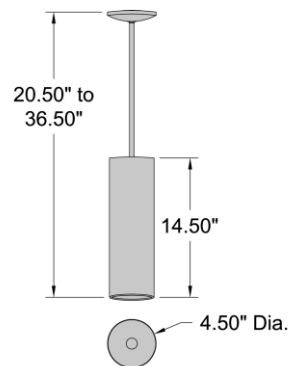

### PRODUCT MEASUREMENTS

FIXTURE	BACKPLATE / CANOPY
Length:	Length
Width:	Width:
Diameter 4.75"	Diameter:
Height: 14.5"	Height:
Extension:	
Overall Height: 21.5-59.5"	

#### Additional Notes:

6, 16, and 22-inch down rods included; Optional 6, 16, and 22-inch down rods available (max 10 feet); 10 feet of cord included; Sloped ceiling adapter included; Custom Finish 5 Piece Minimum Order Quantity

#### LINE DRAWING

#### IES FILE

In addition to Access Lighting's purchase and warranty terms and conditions, by signing below or placing an order, you agree that you are authorized to bind the entity placing any order and acknowledge the following: All of sizes and measurements are approximate and all images are for illustrative purposes only. In the event of an inconsistency, the "Product Measurements" section controls. There also may be slight differences in the colors and designs compared to the displayed and printed images.